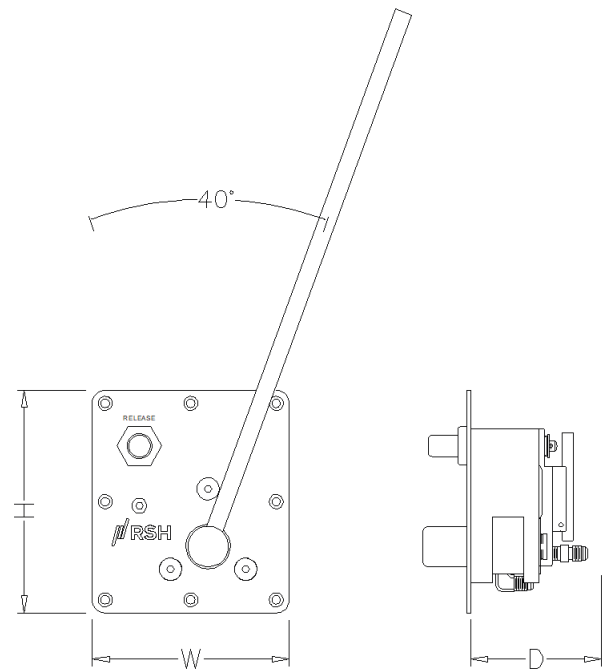

E320 MPA Mini panel

Control panel developed for use on 40-footer racers, combines speed and ease of use. Using simply a pump and a push button quick release can move every single function. The dimensions and weight are reduced to a minimum and this means that it can be installed without compromise right where it is needed. The MPA series control units are the right choice for those looking for a simple but effective and ergonomic installation.

Technical Data

Ref.	Description	H (mm)	W (mm)	D (mm)
E320-MPA-01	RSH Mini Panel	165	148	95